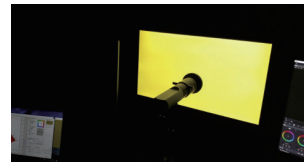

LCD Panel	
Model No.	KRM-503A
Backlight	LED
Size	3x5.5"
Resolution	1920x1080
Aspect Ratio	16 : 9
Viewing Angle	160°(H)/160°(V)
Color Depth	16.7M
Brightness	300cd/m <sup>2</sup>
Contrast Ratio	1000:1
Input ( Each screen)	
1 x BNC	3G SDI signal input <i>(Auto-detected and compatible to 3G/HD/SD-SDI)</i>
1 x BNC	Video signal input
1 x HDMI	HDMI input
Output ( Each screen)	
1 x BNC	3G SDI signal output <i>(Auto-detected and compatible to 3G/HD/SD-SDI)</i>
Audio In & Out	
SDI Audio In	8 Channels Embedded Audio
Audio Meter Display	Vertical/Horizontal audio level meter display
General	
Input Voltage	DC 12V
Power Consumption	34 W
VESA Installation	19" EIA Rack 2RU
Accessory	Power Cord /Rackmount Brackets

Specifications may be changed without prior notice.

**3x5.5" 3G-SDI FHD TRIPLE RACK-MOUNT LCD MONITOR**

KRM-503A, 3x5.5" triple rack-mount monitor, IPS LCD panels with full HD 1920x1080 resolution, wide viewing angle. Supporting full screen waveform, vector scope and audio meter display, special 2RU compact design makes it suitable for OB trucks and studios.

**Main Body**

**Main features**

**- 3D LUT Color Calibration**

Compatible with ColourSpace and Calman calibration software, Konvision monitors apply K10-A probe(professional level) to achieve a precise color. Monitor's also workable with universal colorimeters including CA210, CA310, CS200, CR100, CR250, X-Rite i1 Display.