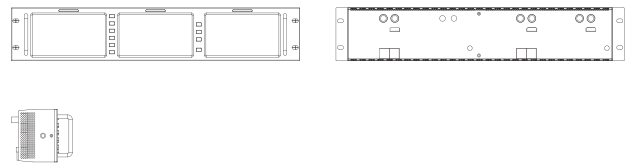

Specifications

- 1920 x 1080 FHD resolution, IPS LCD panel
- 1x3G/HD-SDI in and out for each screen
- Composite Video/HDMI input
- Waveform, Vector scope
- Markers, Time Code
- Audio Meter
- Dynamic UMD TSL3.1/4.0
- Nice Aluminum Alloy Casing
- Scan, Blue Only/Mono
- Tally

LCD Panel	
Model No.	KRM-503A
Backlight	LED
Size	3x5.5"
Resolution	1920x1080
Aspect Ratio	16 : 9
Viewing Angle	160°(H)/160°(V)
Color Depth	16.7M
Brightness	300cd/m²
Contrast Ratio	1000:1
Input (Each screen)	
1 x BNC	3G SDI signal input <i>(Auto-detected and compatible to 3G/HD/SD-SDI)</i>
1 x BNC	Video signal input
1 x HDMI	HDMI input
Output (Each screen)	
1 x BNC	3G SDI signal output <i>(Auto-detected and compatible to 3G/HD/SD-SDI)</i>
Audio In & Out	
SDI Audio In	8 Channels Embedded Audio
Audio Meter Display	Vertical/Horizontal audio level meter display
General	
Input Voltage	DC 12V
Power Consumption	34 W
VESA Installation	19" EIA Rack 2RU
Accessory	Power Cord /Rackmount Brackets

Specifications may be changed without prior notice.

3x5.5" 3G-SDI FHD TRIPLE RACK-MOUNT LCD MONITOR

KRM-503A, 3x5.5" triple rack-mount monitor, IPS LCD panels with full HD 1920x1080 resolution, wide viewing angle. Supporting full screen waveform, vector scope and audio meter display, special 2RU compact design makes it suitable for OB trucks and studios.

Main Body

Main features

- 3D LUT Color Calibration

Compatible with ColourSpace and Calman calibration software, Konvision monitors apply K10-A probe(professional level) to achieve a precise color. Monitor's also workable with universal colorimeters including CA210, CA310, CS200, CR100, CR250, X-Rite i1 Display.

Calibration Softwares:

- Waveform(Alarm),Vectors