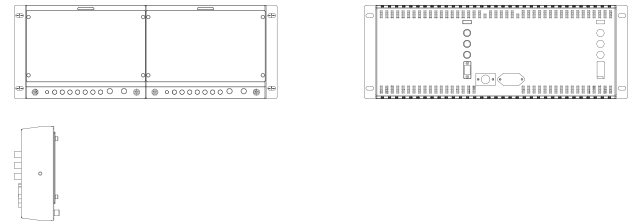

Specifications

- 1920 x 1200 FHD resolution, IPS LCD panel
- 12Bit video processing
- 3D LUT color calibrated
- 1x3G/HD-SDI and out for each screen
- Composite Video/HDMI input
- Waveform, Vector scope
- Markers Time Code
- Scan. Blue Only/Mono
- Audio Mete, UMD
- Built-in DC in and AC in
- Ethernet
- Tally

LCD Panel	
Model No.	KRM-902A
Backlight	LED
Size	2x9"
Resolution	1920x1200
Aspect Ratio	16 : 10
Viewing Angle	170°(H)/170°(V)
Color Depth	16.7M
Brightness	500cd/m²
Contrast Ratio	800:1
Input (Each screen)	
1 x BNC	3G SDI signal input <i>(Auto-detected and compatible to 3G/HD/SD-SDI)</i>
1 x BNC	Video signal input
1 x HDMI	HDMI input
Output (Each screen)	
1 x BNC	3G SDI signal output <i>(Auto-detected and compatible to 3G/HD/SD-SDI)</i>
Audio In & Out	
SDI Audio In	8 Channels Embedded Audio
Audio Meter Display	Vertical/Horizontal audio level meter display
Audio Headset Output	3.5mm headset jack
Built-in Speaker	2.5Wx2
General	
Input Voltage	DC 12V and AC 100-240V 50/60Hz
Power Consumption	26 W
VESA Installation	19" EIA Rack 4RU
Accessory	Power Cord /Rackmount Brackets

⚠ Specifications may be changed without prior notice.

2x9" 3G-SDI FHD DUAL RACK LCD MONITOR

KRM-902A, 2x9" 4RU dual rack-mount monitor, IPS LCD panels with FHD 1920x1200 resolution, wide viewing angle. 3D LUT color calibrated, support waveform, vector scope and audio meter display make it suitable for OB trucks and studios.

Main Body

Main features

- 3D LUT Color Calibration

Compatible with Lightspace and Calman calibration software, Konvision monitors apply K10-A probe (professional level) to achieve a precise color. Monitor's also workable with universal colorimeters including CA210, CA310, CS200, CR100, CR250, X-Rite i1 Display.

Calibration Softwares:

- Waveform(Alarm), Vectors