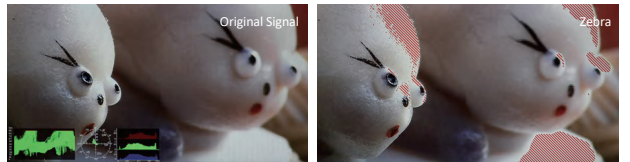

- False Color

Check exposure of the image. Blue, cyan, green, yellow, orange and red color be displayed in turn to show the luminance or brightness values of the image from darkest to brightest, enables an achievement of proper exposure without applying external test equipment.

- Focus Assist

Focus assist aids the camera operator in obtaining the sharpest possible picture, it will mark with red color where the sharp edges appear on the screen.

- Zebra

Display the overexposed areas (too bright) of the image with zebra stripes, aids the camera operator to control the luminance, in order to avoid overexposure. This feature is very effective for proper exposure.