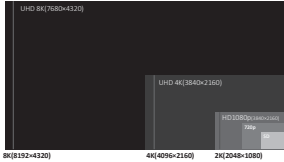

| LCD Panel | |
|----------------|--|
| Model No. | KUM-5520Q |
| Backlight | LED |
| Size | 55" |
| Resolution | 3840x2160 |
| Aspect Ratio | 16 : 9 |
| Viewing Angle | 178°(H) / 178°(V) |
| Color Depth | 1.07B |
| Brightness | 400cd/m ² |
| Contrast Ratio | 1200:1 |
| Input | |
| 4 x BNC | 12G-SDI 1/2/3/4 signal inputs <i>(Auto-detected and compatible to 6G/3G/HD/SD-SDI)</i> |
| 1 x SDI SFP | SDI SFP input cage |
| 1 x HDMI 2.0 | HDMI 2.0 signal input |
| Output | |
| 4 x BNC | 12G-SDI 1/2/3/4 signal outputs <i>(Auto-detected and compatible to 6G/3G/HD/SD-SDI)</i> |

Main Body

Front Panel

Rear Panel

Specifications

- 3840x2160 4K resolution,10Bit LCD panel
- Support 8K SDI signal 8192x4320 resolution
- 12 Bit Video Processing,image no delay
- 4x12G-SDI inputs and outputs(6G/3G/HD/SD-SDI auto detect)
- 12G-SDI quad link 8K SDI signal supports 8192x4320 60P
- 12G-SDI single link 4K SDI signal supports 4096x2160 60P
- 1x HDMI 2.0 input, 1x SDI SFP Input cage
- 4K/HD signal support Payload ID function
- 4K Mode,Quad-Split Mode,FHD single picture mode
- Quad-View: 4x SDI/HDMI formats mixed inputs with different frequency rate
- 4K/8K signal supports 2 Sample Interleave (2SI) and Square Division (SQD)
- HDR supports PQ (ST2084) , HLG(1.0,1.1, 1.2, 1.3, 1.4, 1.5)
- SDR and HDR comparison
- Ethernet Remote control

Main Features

- 8K Signal, Native 4K Resolution

Supporting 8192x4320 8K signal, including 4320p 23.98,24, 25,29.97, 30,50,59.94 and 60p. With advance image processing, 8K HDR monitor restores a real world for eyes.